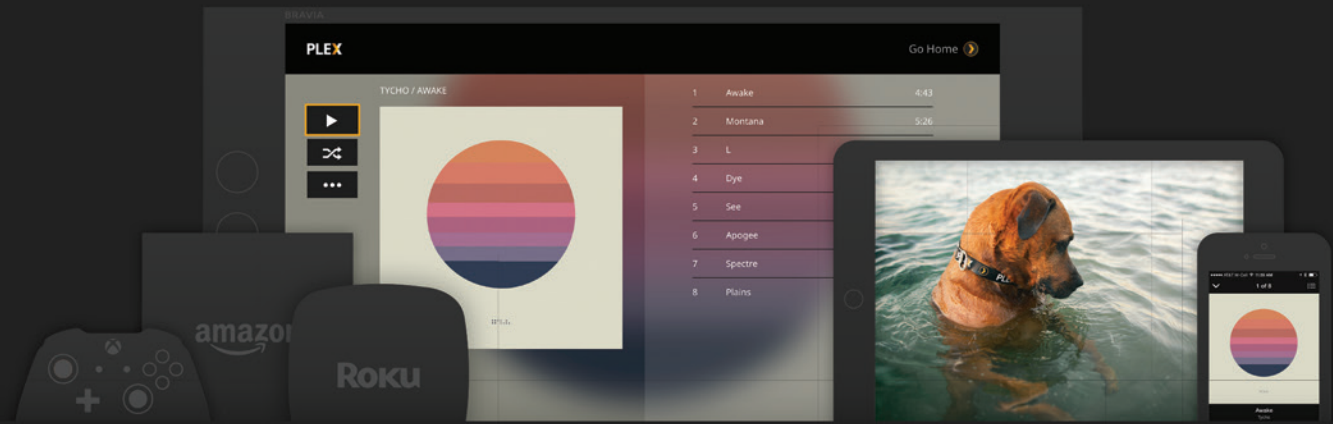

music
tv show
Your **media** library everywhere.
movie
photo

Whether it's your movie and TV collection, your music library, or your photos and home videos, Plex makes your media beautiful by automatically adding movie posters, plot summaries, album covers, and descriptions. Plex allows you to share your media collection across all major platforms and devices as well as with your friends and family.

Organize your media automatically

Stream your media to any device

Share your media with friends

PLEX
plex.tv

The ULTIMATE 2015 Streaming Media Device Guide

Compare devices and platforms from:

Sponsored By
PLEX

INTERFACES VIDEO AUDIO

CONTENT PLATFORMS

- Notes:**
- Roku has three versions of its box that vary in price and features including support for older TVs.
 - Additional movies and TV shows are available via Microsoft and Sony's console platforms.
 - Amazon and Roku both have streaming media sticks for under \$50.
 - TiVo has four different versions of its box including one with support for digital HD antennas.